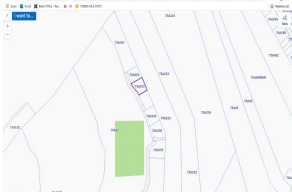

East End / High Rock, Grand Cayman
Price: CI\$55,000
Status: Pending/Conditional
Listing Type: Low density residential
View: Garden View

MLS#: 413844
Width: 102.00
Acreage: 0.2391

Property Type: Land
Depth: 100.00

PRESENTED BY

MITCHELL HILLIER
Phone
345-516-4773
Email
mitchell.hillier@remax.ky

PROPERTY DESCRIPTION

0.2391 Acres of East End Land for sale! Road access has been approved and NRA will be commencing construction in 2023. Map & aerial view shots sourced from Lands & Survey site.