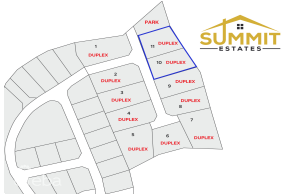

East End / High Rock, Grand Cayman  
Price: CI\$194,714  
Status: Current  
Listing Type: Med density residential  
View: Garden View

MLS#: 415836  
Width: 165.00  
Acreage: 0.4751

Property Type: Land  
Depth: 125.00

#### PROPERTY DESCRIPTION

Development opportunity for apartments in the new subdivision of Summit Estates in the heart of East End. Also large duplex lots are available with covenants to protect your investment. Only 11 lots available, scheduled for completion in 2023.