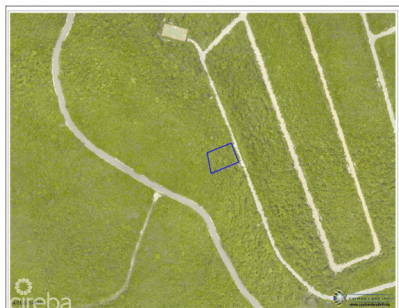

Cayman Brac Bluff Selworthy Grove Land Lot

Cayman Brac East, Cayman Brac

MLS# 414414

CI\$50,000

JENNIFER POWELL
 jennifer@propertycayman.com

This Cayman Brac bluff land sits 82 feet above sea level in Selworthy Grove, a peaceful subdivision featuring a shared tennis court. A unique offering. And as less land becomes available in Cayman Brac, it's a great time to buy while prices remain steady and concessions on Stamp Duty (0%) still apply. Reach out for more information on this Selworthy Grove land.

Essential Information

Type Land	Status Current	MLS# 414414	Listing Type Low Density Residential
---------------------	--------------------------	-----------------------	--

Key Details

Width 96	Depth 123
--------------------	---------------------

Acreage
0.2838

View
Inland