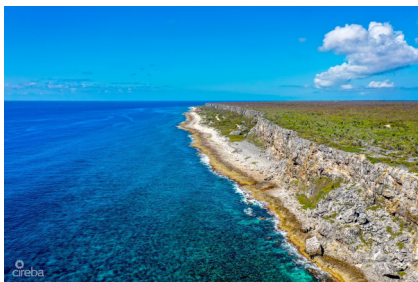

Cayman Brac Bluff Selworthy Grove Land Lot

Cayman Brac East, Cayman Brac

MLS# 414414

CI\$50,000

JENNIFER POWELL
 jennifer@propertycayman.com

This Cayman Brac bluff land sits 82 feet above sea level in Selworthy Grove, a peaceful subdivision featuring a shared tennis court. A unique offering. And as less land becomes available in Cayman Brac, it's a great time to buy while prices remain steady and concessions on Stamp Duty (0%) still apply. Reach out for more information on this Selworthy Grove land.