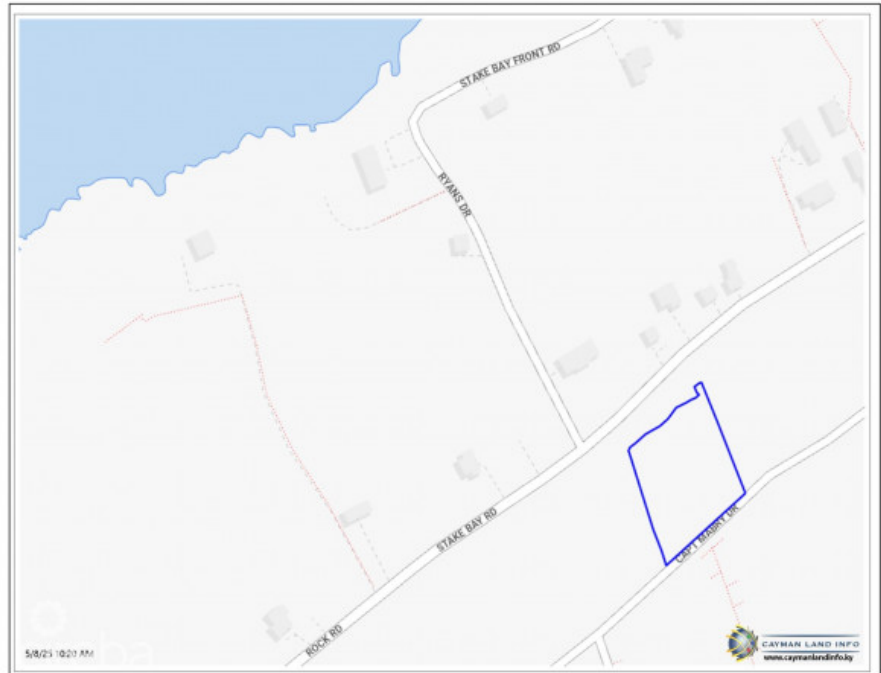

Capt Mabry Dr Cayman Brac Bluff Oversized Parcel

Cayman Brac Centre, Cayman Brac

MLS# 419296

CI\$215,000

DEBI BERGSTROM

345 946-3343

dbergstrom@edgewater.ky

Discover an incredible opportunity to own a spacious, over 1-acre lot on highly sought-after Capt. Mabry Drive. High & Dry - perfect for your dream home or a smart investment property, this prime parcel offers unmatched potential in one of the area's most desirable locations high and dry with 45 ft elevation and gorgeous views! Don't miss your chance to build in a location that blends tranquility, accessibility, and value!

Type
Land

Status
Reduced

MLS#
419296

Listing Type
**Low Density
Residential**

Key Details

Width
208

Depth
245

Acreage
1.1700

View
Garden View