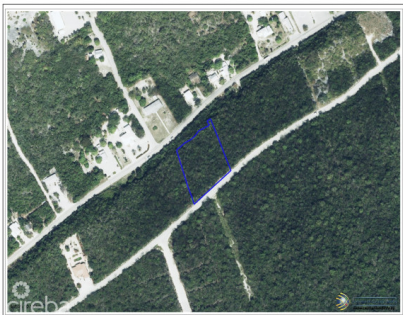

Capt Mabry Dr Cayman Brac Bluff Oversized Parcel

Cayman Brac Centre, Cayman Brac

MLS# 419296

CI\$215,000

DEBI BERGSTROM

345 946-3343

dbergstrom@edgewater.ky

Discover an incredible opportunity to own a spacious, over 1-acre lot on highly sought-after Capt. Mabry Drive. High & Dry - perfect for your dream home or a smart investment property, this prime parcel offers unmatched potential in one of the area's most desirable locations high and dry with 45 ft elevation and gorgeous views! Don't miss your chance to build in a location that blends tranquility, accessibility, and value!

Type
Land

Status
Reduced

MLS#
419296

Listing Type
**Low Density
Residential**

Key Details

Width
208

Depth
245

Acreage
1.1700

View
Garden View