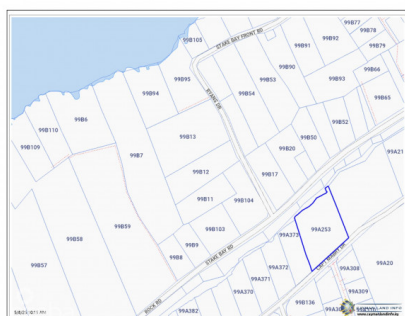

Capt Mabry Dr Cayman Brac Bluff Oversized Parcel

Cayman Brac Centre, Cayman Brac

MLS# 419296

CI\$215,000

DEBI BERGSTROM

345 946-3343

dbergstrom@edgewater.ky

Discover an incredible opportunity to own a spacious, over 1-acre lot on highly sought-after Capt. Mabry Drive. High & Dry - perfect for your dream home or a smart investment property, this prime parcel offers unmatched potential in one of the area's most desirable locations high and dry with 45 ft elevation and gorgeous views! Don't miss your chance to build in a location that blends tranquility, accessibility, and value!

Type
Land

Status
Current

MLS#
419296

Listing Type
**Low Density
Residential**

Key Details

Width
208

Depth
245

Acreage
1.1700

View
Garden View