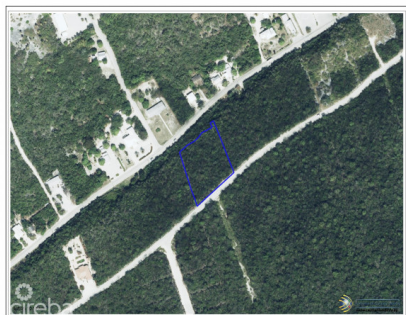

Capt Mabry Dr Cayman Brac Bluff Oversized Parcel

Cayman Brac Centre, Cayman Brac

MLS# 419296

CI\$215,000

DEBI BERGSTROM

345 946-3343

dbergstrom@edgewater.ky

Discover an incredible opportunity to own a spacious, over 1-acre lot on highly sought-after Capt. Mabry Drive. High & Dry - perfect for your dream home or a smart investment property, this prime parcel offers unmatched potential in one of the area's most desirable locations high and dry with 45 ft elevation and gorgeous views! Don't miss your chance to build in a location that blends tranquility, accessibility, and value!

Type
Land

Status
Current

MLS#
419296

Listing Type
**Low Density
Residential**

Key Details

Width
208

Depth
245

Acreage
1.1700

View
Garden View