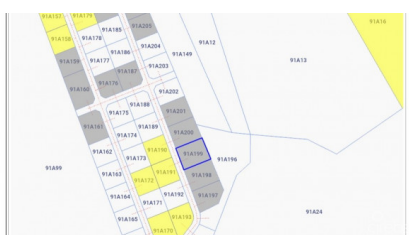

Little Cayman Large Home Lot

Little Cayman East, Little Cayman

MLS# 419545

CI\$49,900

SCOTT ROE
345-945-8000
scott.roe@remax.ky

Large Little Cayman Lot. Located Inland on the Eastern Side of the Island, in One of the Higher Elevation Areas at 11 Feet Above Sea Level. Little Cayman a Very Special Place, Lock in the Opportunity to Own a Piece of this Very Unique, Somewhat Remote Island in the Caribbean. Priced at Current Market Value @CI\$3,89sqft

Essential Information

Type	Status	MLS#	Listing Type
Land	Current	419545	Little Cayman / Cayman Brac

Key Details

Width	Depth
101	128

Acreage
0.2943

View
Garden View