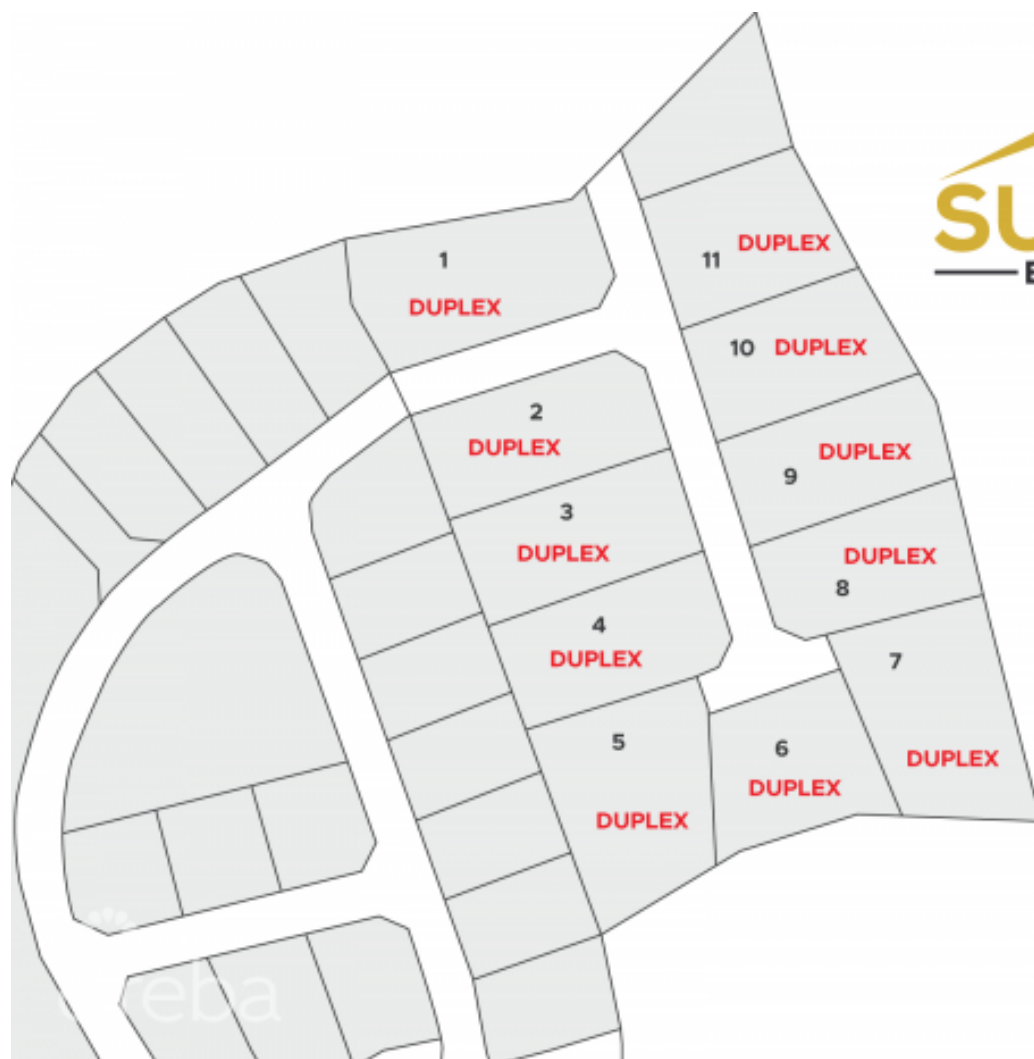

## Summit Estates- Duplex Lot 4

East End / High Rock, Grand Cayman

MLS# 415632

**CI\$103,361**

**MATTHEW BROWN**  
345-949-7677  
matt@rainbow.ky

Take advantage of this opportunity to invest in this tranquil subdivision in the heart of East End. Large duplex lots available with covenants to protect your investment. Purchase adjoining lots to build apartments. Only 11 lots available, scheduled for completion in 2024.

## Essential Information

Type  
**Land**

Status  
**Pen/Con**

MLS#  
**415632**

Listing Type  
**Med Density  
Residential**

## Key Details

Width  
**72**

Depth  
**148**

Acreage  
**0.2522**

View  
**Garden View**