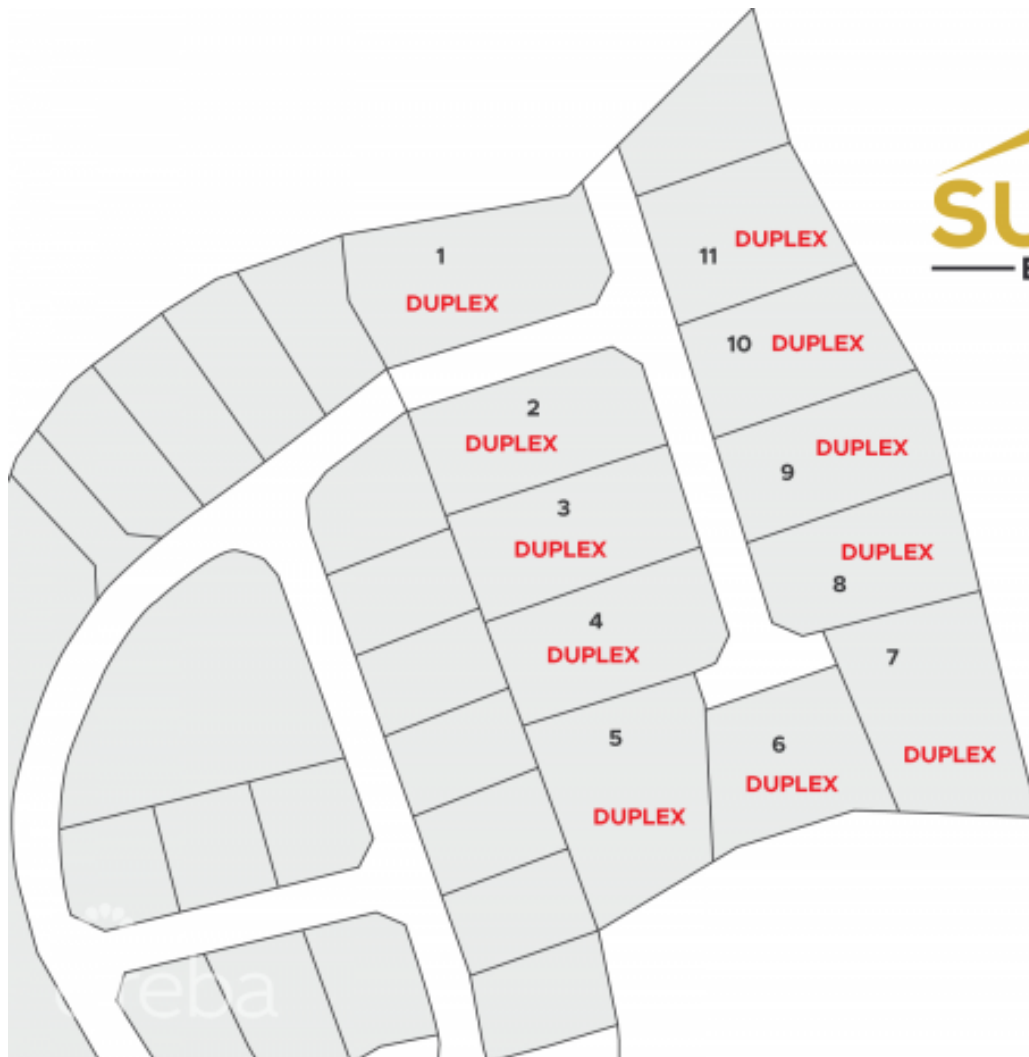

## Summit Estates- Duplex Lot 4

East End / High Rock, Grand Cayman

MLS# 415632

**CI\$103,361**

**MATTHEW BROWN**  
345-949-7677  
matt@rainbow.ky

Take advantage of this opportunity to invest in this tranquil subdivision in the heart of East End. Large duplex lots available with covenants to protect your investment. Purchase adjoining lots to build apartments. Only 11 lots available, scheduled for completion in 2024.

## Essential Information

Type  
**Land**

Status  
**Pen/Con**

MLS#  
**415632**

Listing Type  
**Med Density  
Residential**

## Key Details

Width  
**72**

Depth  
**148**

Acreage  
**0.25**

View  
**Garden View**