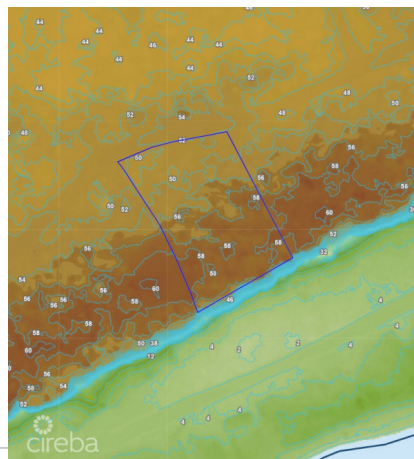

Cayman Brac Bluff Edge One

Cayman Brac Centre, Cayman Brac

MLS# 419617

CI\$430,000

KRAIG HISLOP
345-949-7677
kraig@rainbow.ky

Situated on the edge of Cayman Brac's Bluff, this 1.83-acre property boasts panoramic ocean and island views from over 55 feet above sea level. The elevated position offers cooling breezes, exceptional privacy and plenty of space to create a custom family home or luxury retreat. A rare bluff edge parcel combining size, beauty and location, perfect for your island escape.

Essential Information

Type Land	Status Current	MLS# 419617	Listing Type Agriculture
---------------------	--------------------------	-----------------------	------------------------------------

Key Details

Width 223	Depth 350
Acreage 1.8300	View Water View

Additional Feature

Zoning Agriculture/Residential	Covenants No	Road Frontage 251	Soil Rock
--	------------------------	-----------------------------	---------------------