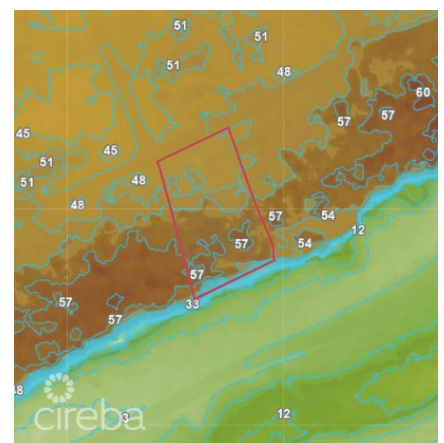

Cayman Brac Bluff Edge Two

Cayman Brac Centre, Cayman Brac

MLS# 419616

CI\$333,000

KRAIG HISLOP
345-949-7677
kraig@rainbow.ky

Perched on the edge of Cayman Brac's Bluff, this 1.28-acre parcel offers breathtaking ocean and island views from over 55 feet above sea level. Enjoy cooling breezes, privacy, and ample space to design your dream family home or island retreat. With its elevated position and stunning outlook, this is a rare opportunity to own one of the Brac's most sought-after bluff-edge properties.

Essential Information

Type	Status	MLS#	Listing Type
Land	Current	419616	Agriculture

Key Details

Width	Depth
180	305
Acreage	View
1.2800	Water View

Additional Feature

Zoning	Covenants	Road Frontage	Soil
Agriculture/Residential	No	173	Rock