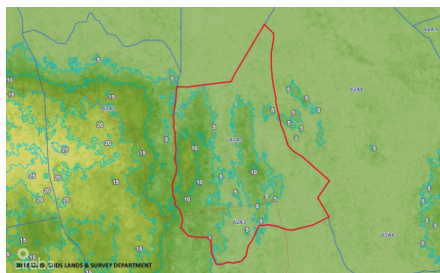

## 43 Acres - East Interior Bordering Salina Reserve

East Interior, Grand Cayman

MLS# 418833

**CI\$1,500,000**

**CURTIS ELDEMIRE**  
 345-945-4787  
 cayman@candw.ky

43 ACRES LOCATED IN THE EAST INTERIOR. 6 FOOT REGISTERED RIGHT OF WAY.

### Key Details

Width	Depth
<b>1,475</b>	<b>2,243</b>
Acreage	View
<b>43.00</b>	<b>Inland</b>