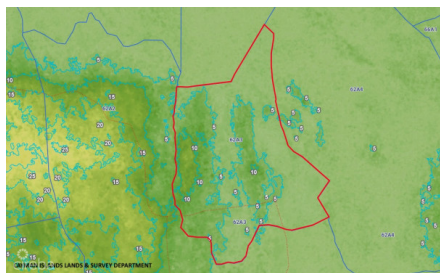

43 Acres - East Interior Bordering Salina Reserve

East Interior, Grand Cayman

MLS# 418833

CI\$1,500,000

CURTIS ELDEMIRE
 345-945-4787
 cayman@candw.ky

43 ACRES LOCATED IN THE EAST INTERIOR. 6 FOOT REGISTERED RIGHT OF WAY.

Essential Information

Type	Status	MLS#	Listing Type
Land	Current	418833	Agriculture

Key Details

Width	Depth
1,475	2,243
Acreage	View
43.00	Inland

Additional Feature

Zoning
Agriculture/Residential

Covenants
No