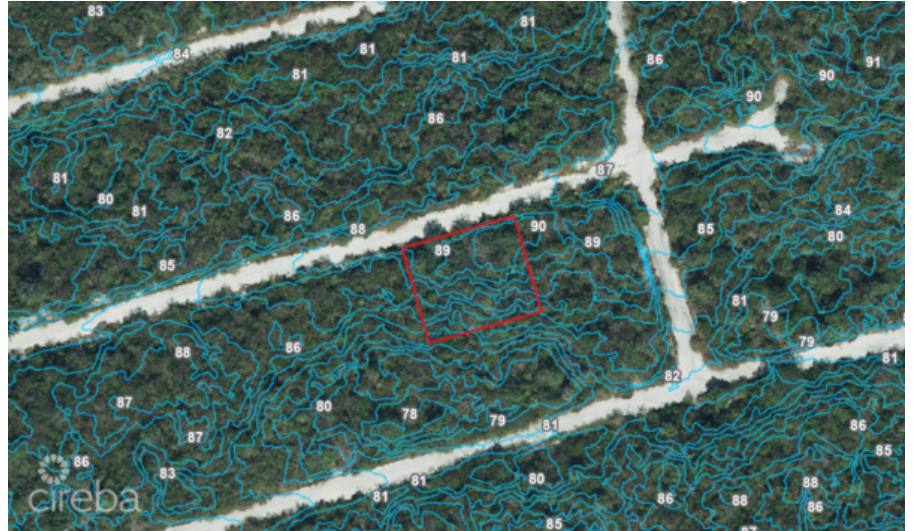

Cayman Brac Bluff Lot 90' Elevation

Cayman Brac East, Cayman Brac

MLS# 419870

US\$60,000

HARRIET LOTT
 harriet@tensails.ky

LYSSETTE VALEK GOMEZ
 lyssette@tensails.ky

High & Dry House lot 0.2521 acre lot on Beautiful, Tranquil Cayman Brac Bluff with elevation of lot is 90'. Secure your future with a lot in Cayman Brac. There is No Doubt, with the new school,, International Airport and added international flights direct to the Brac, & increase interest in the Brac, Prices are sure to escalate!

Essential Information

Type	Status	MLS#	Listing Type
Land	Current	419870	Little Cayman / Cayman Brac

Key Details

Width 116	Depth 100
Acreage 0.25	View Garden View