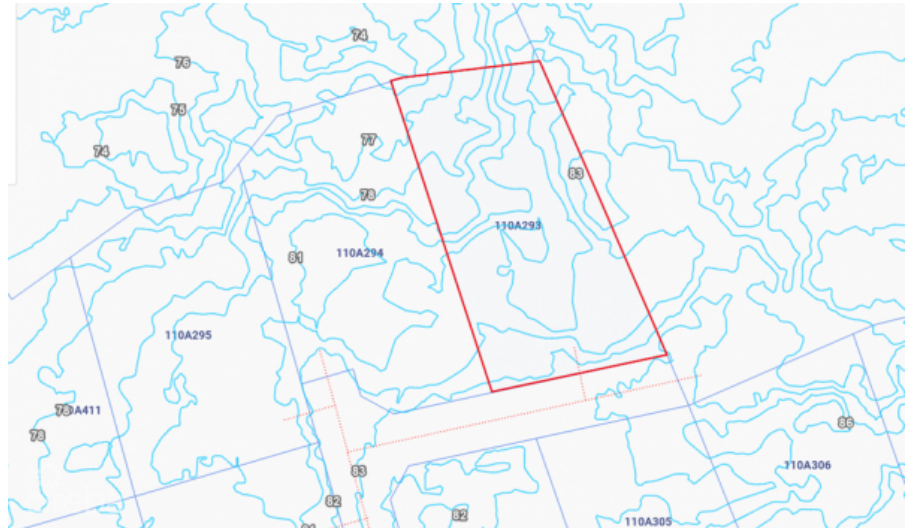

Selworthy Grove Cayman Brac (large .37 Acre Lot)

Cayman Brac East, Cayman Brac

MLS# 420307

CI\$59,000

HARRIET LOTT
harriet@tensails.ky

Located on the picturesque Booby Bird Drive in the highly sought-after Selworthy Grove development, this property (.37 acre lot) is High and Dry in quiet Paradise of Cayman Brac at 83' ft. elevation. An exceptional opportunity to design your ideal home or vacation getaway in one of the most serene and beautiful locations in the Cayman Islands. Prime Location build your 3 story property and enjoy with Breathtaking Views Perched atop the Cayman Brac Bluff, this property provides stunning panoramic views that capture the island's natural beauty. Whether you're envisioning a modern residence or a tranquil retreat, this lot's elevated position ensures you'll enjoy refreshing ocean breezes and endless vistas every day. Ideal for Your Future Home or Vacation Getaway an This spacious lot offers ample room to bring your architectural vision to life. The peaceful surroundings and close-knit community make Cayman Brac an attractive choice for both full-time living and vacation escapes. The Bluff area is known for its safety, natural beauty, and proximity to essential amenities, making it a perfect blend of seclusion and convenience. Cayman Brac is renowned for its rugged cliffs, crystal-clear waters, and laid-back lifestyle. From world-class diving and snorkeling to hiking and birdwatching, the island is a haven for nature lovers and adventurers alike. This lot's location on Booby Bird Drive puts you within easy reach of outdoor activities while offering a peaceful retreat from the everyday hustle. Take your first step toward owning your piece of Cayman Brac paradise. Photos courtesy of C.I. Lands & Survey Dept.