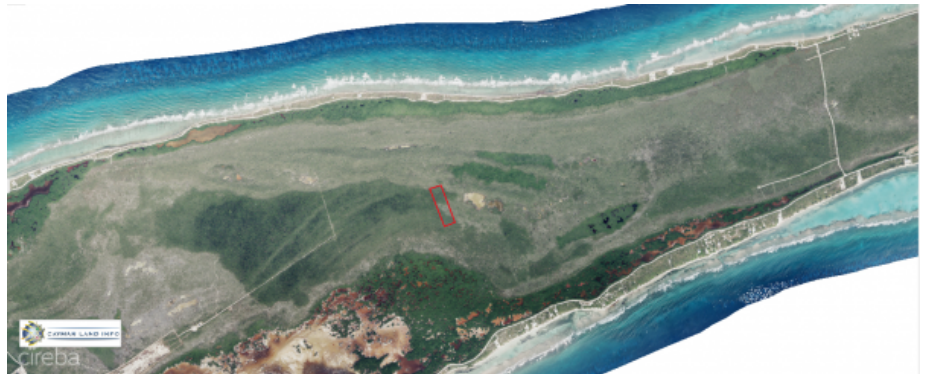

7 Acres Little Cayman Development Land

Little Cayman East, Little Cayman

MLS# 420426

CI\$225,000

TANIA YESENIA WOODS
tania@c21cayman.com

Discover the freedom of space with this rare 7-acre inland parcel in Little Cayman. Surrounded by natural island beauty, this expansive tract offers unmatched privacy and a blank canvas for a visionary buyer. With no current road access, the property offers exceptional seclusion, ideal for land banking, future development planning, or an off-grid concept subject to planning approval. Large acreage parcels of this scale are increasingly difficult to secure on the island. A unique opportunity to acquire a substantial footprint in one of the Cayman Islands' most serene destinations. Images Provided by Cayman Land Info.

Essential Information

Type Land	Status Current	MLS# 420426	Listing Type Little Cayman / Cayman Brac
---------------------	--------------------------	-----------------------	--

Key Details

Width 309	Depth 989
Acreage 7.0000	View Inland