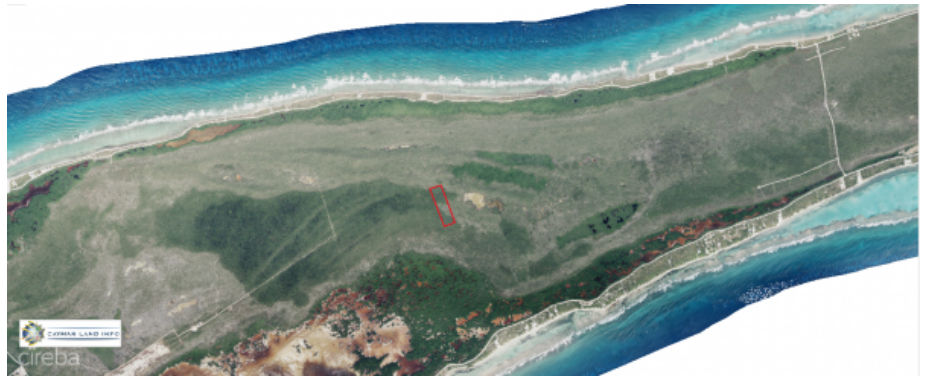

## 7 Acres Little Cayman Development Land

Little Cayman East, Little Cayman

MLS# 420426

**CI\$250,000**

**TANIA YESENIA WOODS**  
 tania@c21cayman.com

Discover the freedom of space with this rare 7-acre inland parcel in Little Cayman. Surrounded by natural island beauty, this expansive tract offers unmatched privacy and a blank canvas for a visionary buyer. With no current road access, the property offers exceptional seclusion, ideal for land banking, future development planning, or an off-grid concept subject to planning approval. Large acreage parcels of this scale are increasingly difficult to secure on the island. A unique opportunity to acquire a substantial footprint in one of the Cayman Islands' most serene destinations. Images Provided by Cayman Land Info.

## Key Details

Width <b>309</b>	Depth <b>989</b>
Acreage <b>7.00</b>	View <b>Inland</b>