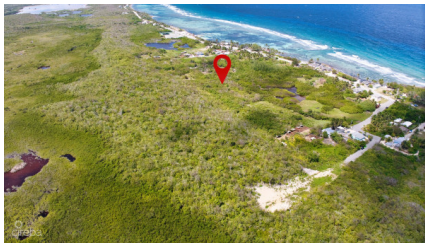

True North Estates, North Side - Lot 7

North Side, Grand Cayman

MLS# 420464

CI\$156,250

TRISHA JOHNSON
trisha@srcayman.com

True North Estates is a new development set within the peaceful and steadily growing district of North Side. This property presents a compelling opportunity for first-time buyers, future homeowners planning to build, or investors focused on long-term land appreciation. It offers strong value compared to higher-priced districts, while still benefiting from lifestyle-driven amenities and improving infrastructure. North Side is known for its open landscapes, low-density residential character, and unspoiled shoreline. The area attracts buyers who value space, privacy, and a slower pace—without being isolated. Just minutes away is the North Side Public Beach, a well-maintained community asset featuring: - A dock for easy water access - Covered cabanas ideal for family gatherings - Basketball courts - Bathroom facilities - Calm, swimmable waters along a quiet stretch of coastline With the planned East-West Arterial extension and future bypass connecting Bodden Town more directly into North Side, accessibility is expected to improve significantly. This infrastructure investment will shorten travel times, enhance convenience, and further support property values across the district. For buyers thinking strategically, infrastructure expansion often signals the right time to secure land ahead of broader market appreciation. Whether you're entering the market, planning a custom build, or securing land in a district positioned for growth, this offering combines affordability, lifestyle, and forward-looking upside in one of Grand Cayman's most peaceful and up-and-coming coastal communities. Secure your lot today - Home Starts with Land!