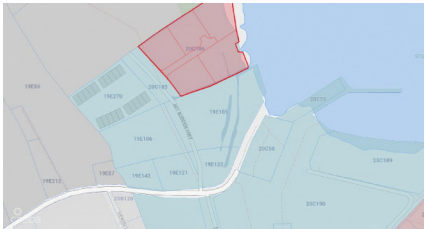

Marine Commercial Park Lot 1

George Town, Grand Cayman

MLS# 420577

CI\$1,999,000

MICHAEL BINCKES
 345-945-2011
 michael.binckes@remax.ky

Rare Opportunity to purchase in this soon to be registered subdivision of Marine Commercial land, alongside the George Town Yacht Club and Barcadere on the brand new Jay Bodden Highway. Lots available of just over 0.5 acres each, to be developer filled to 5ft asl. Lots could be combined.

Essential Information

Type	Status	MLS#	Listing Type
Land	Current	420577	Commercial

Key Details

Width	Depth
150	166

Acreage
0.5500

View
**Water Front, Water
View**

Additional Feature

Zoning
Commercial Marine