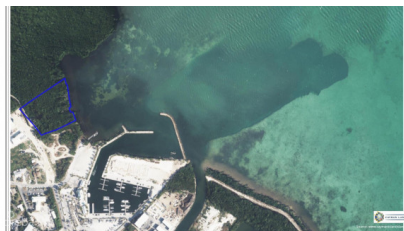

Marine Commercial Park Lot 1

George Town, Grand Cayman

MLS# 420577

CI\$1,999,000

MICHAEL BINCKES
 345-945-2011
 michael.binckes@remax.ky

Rare Opportunity to purchase in this soon to be registered subdivision of Marine Commercial land, alongside the George Town Yacht Club and Barcadere on the brand new Jay Bodden Highway. Lots available of just over 0.5 acres each, to be developer filled to 5ft asl. Lots could be combined.

Essential Information

Type	Status	MLS#	Listing Type
Land	Current	420577	Commercial

Key Details

Width	Depth
150	166

Acreage
0.5500

View
**Water Front, Water
View**

Additional Feature

Zoning
Commercial Marine