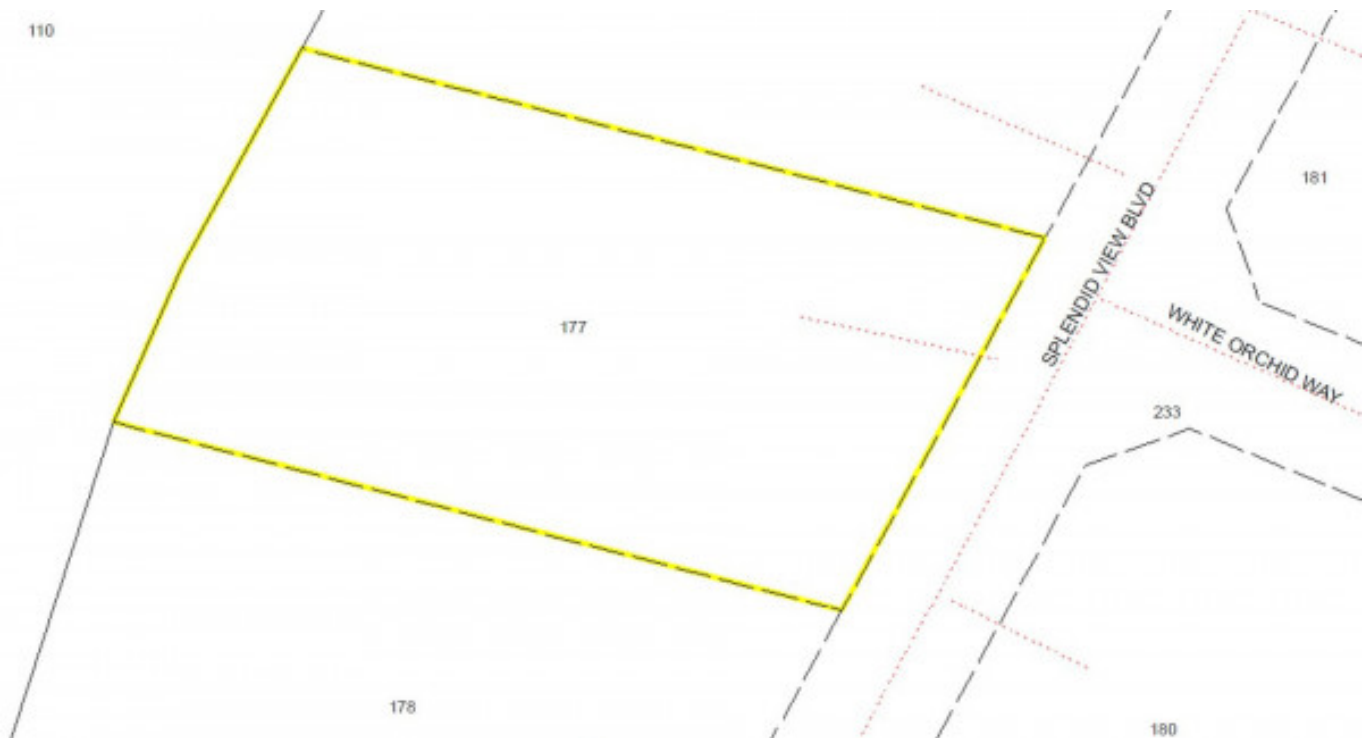

Splendid View Heights

North Side, Grand Cayman

MLS# 420804

CI\$140,000

TAMARA SIEMENS

345-945-3171

tamara.siemens@remax.ky

Large plot of land in a subdivision of North Side. Close to Clifton Hunter School, Shetty Hospital and Rum point.

Essential Information

Type	Status	MLS#	Listing Type
Land	New	420804	Med Density Residential

Key Details

Width	Depth
49	177
Acreage	View
0.3068	Garden View