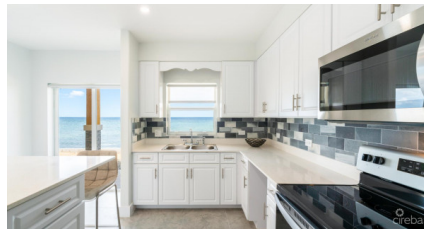

North Side, Grand Cayman

MLS# 420867

CI\$670,000

JAMES BOVELL
345-945-4000
james.bovell@remax.ky

Introducing Long Pointe View Villas! A brand-new community of only 6 exclusive residences on 300' of ocean frontage. Enjoy both stunning sunrises and Cayman's famous sunsets without harsh direct light from your two-level residence that showcases outstanding ocean views from the open plan living/dining/kitchen and both bedrooms located on the second floor. The complex features a pool and deck nestled between the two buildings, a dock that extends out into the ocean and plenty of parking. Located on the spectacular coastline in the heart of North Side, this community is away from the hustle and bustle of town, but only 40 minutes from George Town, Seven Mile Beach, and the airport. Warming Caribbean breezes and a relaxed atmosphere make Long Pointe View Villas a perfect oceanfront home, especially if you work remotely and can enjoy ocean views all day long, a private getaway, investment property or Airbnb. A more rural, relaxed, and remote area of Grand Cayman, North Side is home to a handful of oceanfront resorts, unique dining experiences including Over the Edge Restaurant just down the road, and world-class diving.